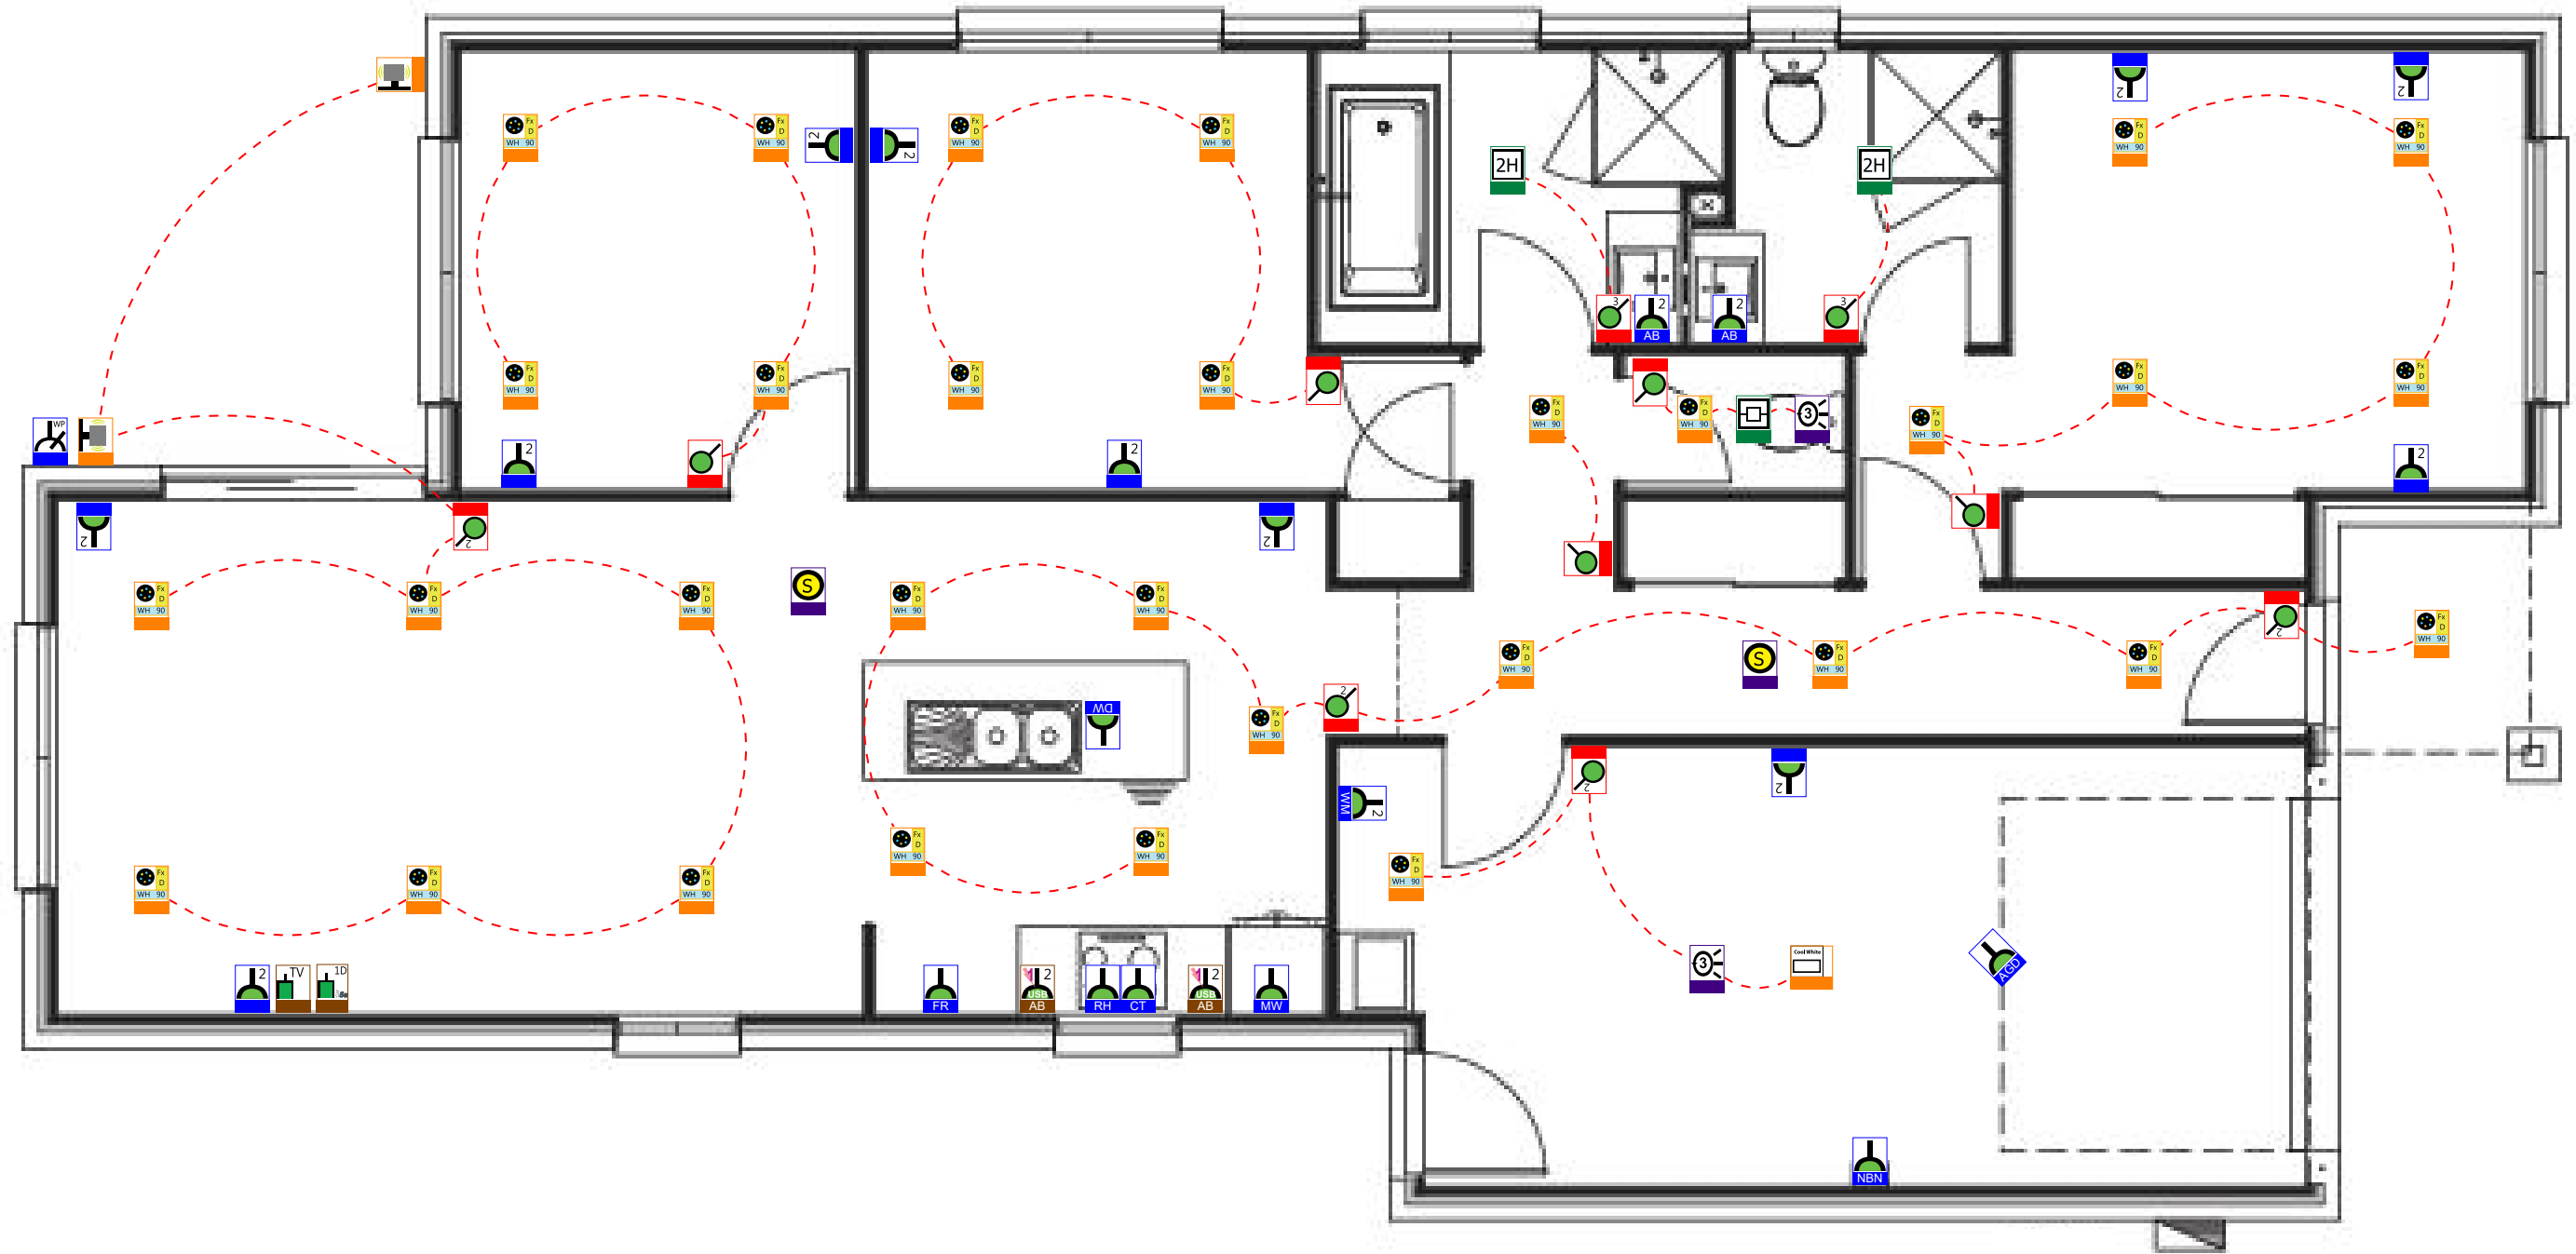

Clipsal Showroom 9 Hollinsworth Road Marsden Park NSW 2765
Phone: (02) 8625 5522
Website: Clipsal.com