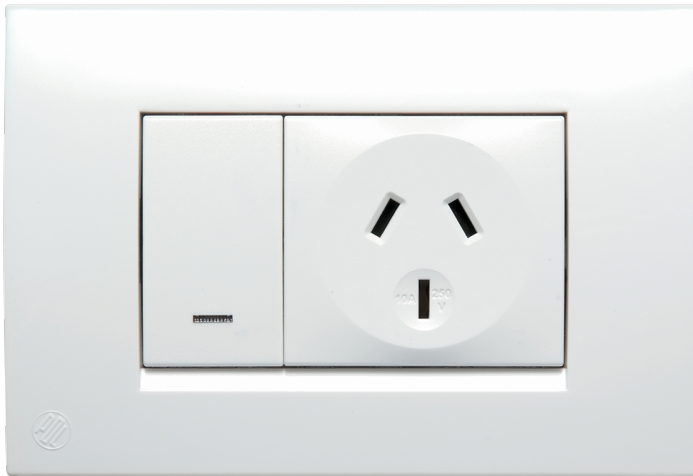

Modena 8000 Series™ - Clipsal by Schneider Electric**Timeless, sophisticated design with European styling.**

Achieve classic styling, comfort and usability. Developed with the best form, function and safety features in mind. Tailored with a minimalist, subtle finish.

Design

- Sophisticated curved surround
- Larger switches
- Easy-to-view indicators Modern Ease Large switches offering a soft-resistance mechanism, increase operation ease and practical functionality for all users, particularly those with limited mobility.

Colours

Choose from a selection of timeless fascia colours, combined with either black or white switch modules.

Functionality

Be assured of a solution to suit every domestic and commercial application and their specific requirements. From audiovisual and HDMI, to push-button and dimmer options, the Clipsal Modena 8000 Series is a complete modular switch solution.

- Standard configurations are available pre-assembled in black and white colours
- Over 200 custom configurations (from audiovisual and HDMI to push-button and dimmer options)
- Interchangeable surrounds (7 standard colours available)