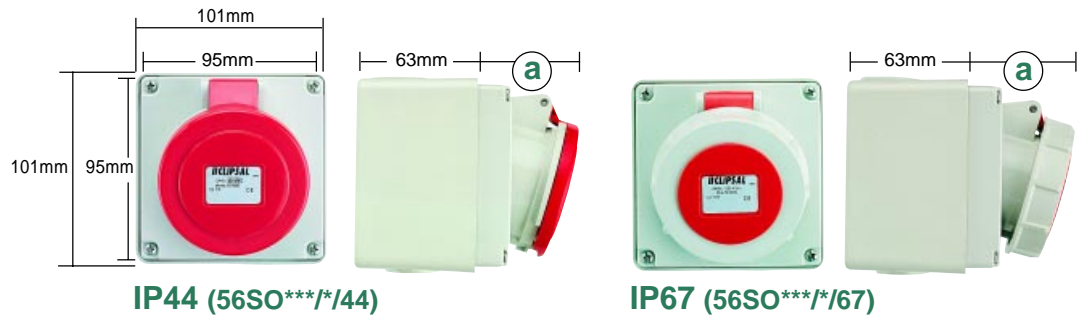

**56 Series**

*Dust & Water Protected*

**Sockets**

**NEW  
IP67**

models for the  
ultimate in  
impact and  
water entry  
protection

## IP44 or IP67, the choice is yours!

Further flexibility is provided with all internal socket housings able to be rotated to any clock position.

IP44 (56SO\*\*\*/\*/44)

IP67 (56SO\*\*\*/\*/67)

For the first time, Clipsal 56 Series flanged sockets are available with an IP67 rating for complete protection from dust and water.

Together with the popular IP44 Range, the new IP67 sockets provide a comprehensive industrial socket range for any application. Products are available in each rating with a choice of 16 or 32A, and 3, 4 or 5 pin configurations.