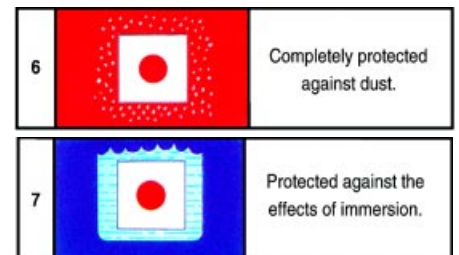

IP67

Products of Gerard Industries Pty Ltd
ACN 007 873 529

Head Office

12 Park Terrace, Bowden
South Australia, 5007
Telephone (08) 8269 0511
Facsimile (08) 8340 1724
Internet <http://www.clipsal.com.au>
E-Mail plugin@clipsal.com.au

Please refer to your local Clipsal Office for further details