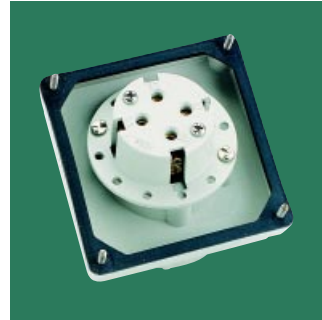

**56 Series**

*Dust & Water Protected*

**Sockets**

**NEW  
IP67**

models for the  
ultimate in  
impact and  
water entry  
protection

## IP44 or IP67, the choice is yours!

Further flexibility is provided with all internal socket housings able to be rotated to any clock position.

IP44 (56SO\*\*\*/\*/44)

IP67 (56SO\*\*\*/\*/67)

For the first time, Clipsal 56 Series flanged sockets are available with an IP67 rating for complete protection from dust and water.

Together with the popular IP44 Range, the new IP67 sockets provide a comprehensive industrial socket range for any application. Products are available in each rating with a choice of 16 or 32A, and 3, 4 or 5 pin configurations.