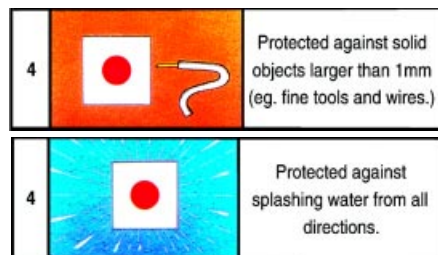

56 Series Dust & Water Protected Sockets to IEC 309

IP44 or IP67, the choice is yours!

Further flexibility is provided with all internal socket housings able to be rotated to any clock position.

For the first time, Clipsal 56 Series flanged sockets are available with an IP67 rating for complete protection from dust and water.

Together with the popular IP44 Range, the new IP67 sockets provide a comprehensive industrial socket range for any application. Products are available in each rating with a choice of 16 or 32A, and 3, 4 or 5 pin configurations.

Both the IP44 and IP67 Range are fully modular and can be used with all standard 56 Series Products.

Clipsal Cat. No.	Description	a Dims/mm	Weight/gms
56SO316/6/44	Socket Outlet 3 Pin 16A 230V IP44 6 O'Clock	57	168
56SO416/6/44	Socket Outlet 4 Pin 16A 400V IP44 6 O'Clock	58	188
56SO516/6/44	Socket Outlet 5 Pin 16A 400V IP44 6 O'Clock	58	212
56SO332/6/44	Socket Outlet 3 Pin 32A 230V IP44 6 O'Clock	65	215
56SO432/6/44	Socket Outlet 4 Pin 32A 400V IP44 6 O'Clock	65	228
56SO532/6/44	Socket Outlet 5 Pin 32A 400V IP44 6 O'Clock	65	257
56SO316/6/67	Socket Outlet 3 Pin 16A 230V IP67 6 O'Clock	60	182
56SO416/6/67	Socket Outlet 4 Pin 16A 400V IP67 6 O'Clock	61	207
56SO516/6/67	Socket Outlet 5 Pin 16A 400V IP67 6 O'Clock	61	234
56SO332/6/67	Socket Outlet 3 Pin 32A 230V IP67 6 O'Clock	68	242
56SO432/6/67	Socket Outlet 4 Pin 32A 400V IP67 6 O'Clock	68	156
56SO432/3/67	Socket Outlet 4 Pin 32A 400V IP67 3 O'Clock	68	156
56SO532/6/67	Socket Outlet 5 Pin 32A 400V IP67 6 O'Clock	68	285

IP44

IP67

Products of Gerard Industries Pty Ltd
ACN 007 873 529

Head Office

12 Park Terrace, Bowden
South Australia, 5007
Telephone (08) 8269 0511
Facsimile (08) 8340 1724
Internet <http://www.clipsal.com.au>
E-Mail plugin@clipsal.com.au