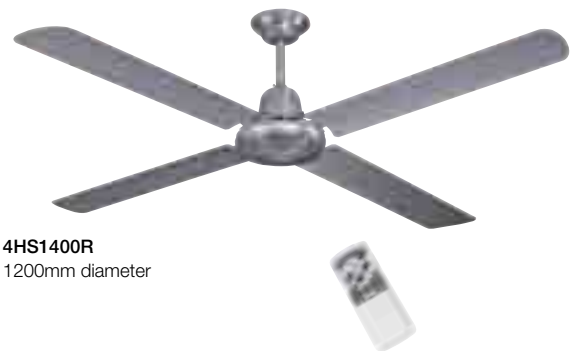

Four blade ceiling fans