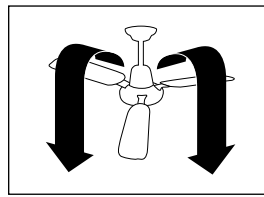

Air is forced back into the room in winter.