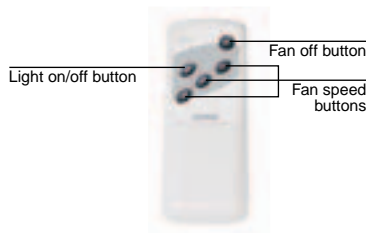

Remote control unit

Clipsal's Premium Series provide maximum performance and quiet operation, with a contemporary style that suits any modern interior décor. All Clipsal premium ceiling fans come in either remote or wall control versions, which makes installation and operation a breeze. The innovative reversible blade design also provides the option of black or silver blades to suit specific décor requirements. These models are also standard with the light fitting as shown.

Features & Benefits

- Energy efficient
- (RF) remote control with cradle
- High airflow performance
- Quiet operation
- 1300mm (52") diameter to suit most rooms
- Pre-wired with light
- Operate multiple fans from a single remote control
- Three fan speeds
- Light control ON/OFF
- Hangsure mounting bracket
- Three-year warranty