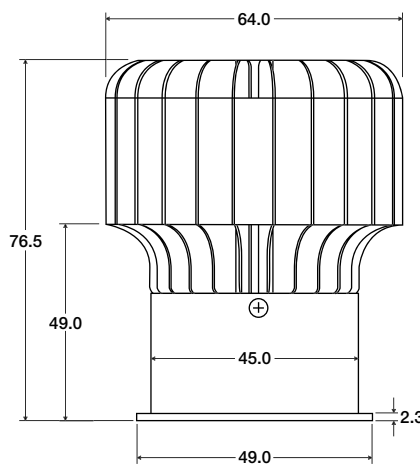

Small and powerful integrated thermal management

Ultra-safe surface temperature at less than 60°C

Long-life LED light engine

Optimised light extraction delivers over 650 lumens

Product Range

12W LED Adjustable Downlight Kit C/W Fitting, 35 Degree LED Lamp, Driver, Flex and Plug